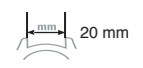

SQ

100

31

steel
316L

S
CC

41 mm

20 mm

SWISS
MADE