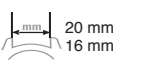

3Y
WARRANTY

SQ

100

31

steel
316L

S
CC

41 mm
31 mm

20 mm
16 mm